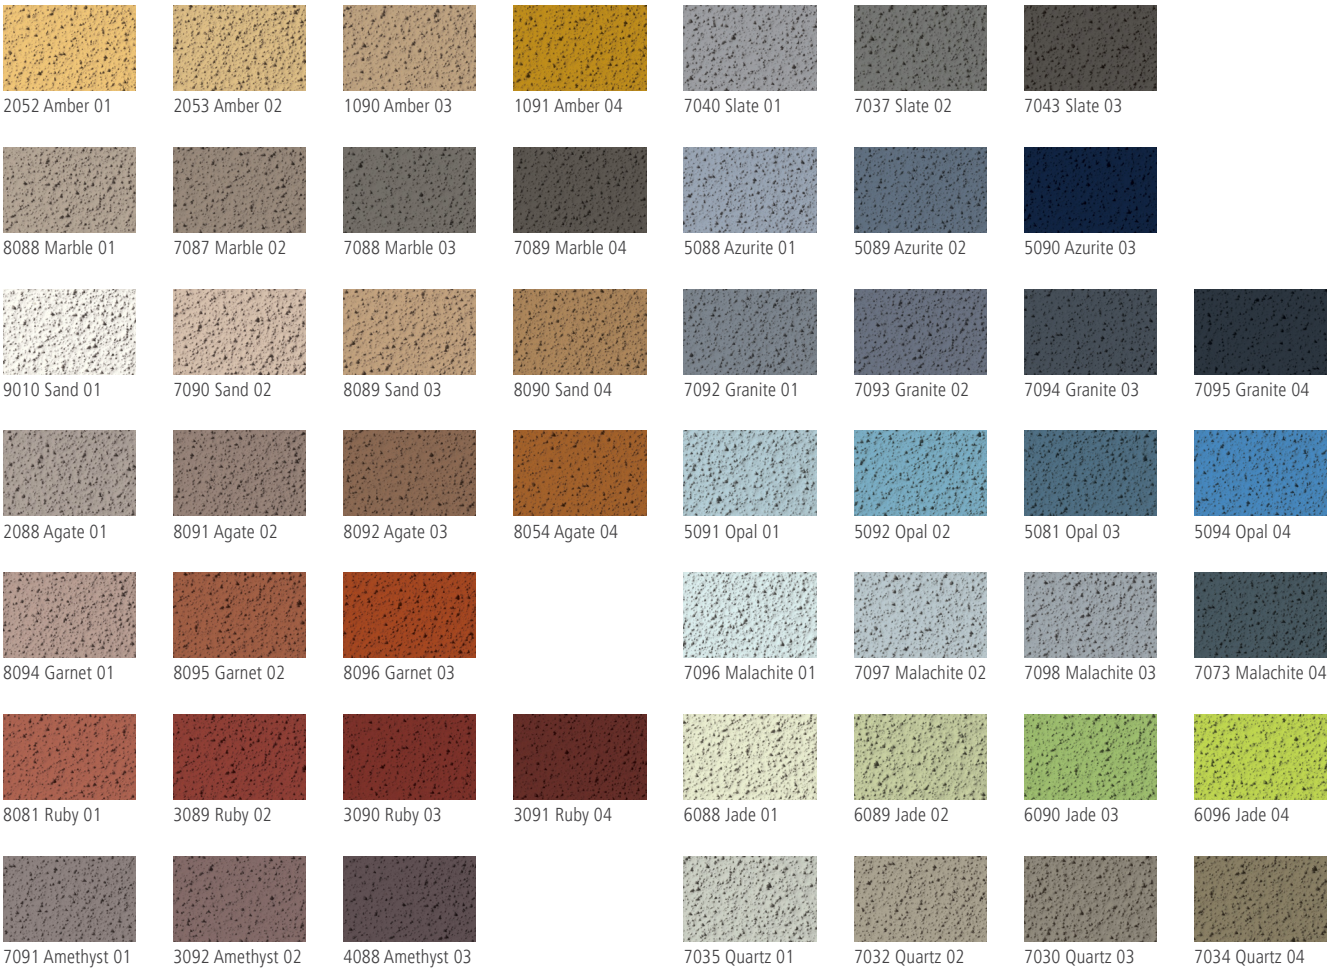

Colour card

# Triflex DeckCoat

Notes: There may be slight variations in shade between actual colours and those shown below, texture is indicative only.  
RAL colours are approximate.

## Triflex DeckCoat finish colours

## Triflex DeckCoat finish colours: Additional colours (available on request)